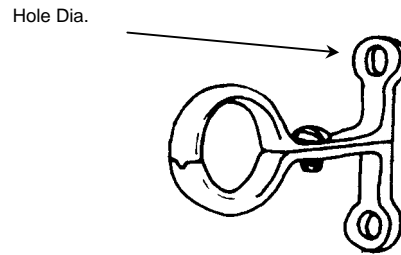

Screw To Wall (Malleable Iron)

B 057

Nominal Pipe Size		Hole Dia.
Imperial	Metric	
1/2	15	6.5
3/4	20	6.5
1	25	6.5
1 1/4	32	6.5
1 1/2	40	6.5
2	50	6.5
2 1/2	65	6.5

Standard Finish Self Colour Or Galvanized

Screw To Wall (Brass)

B 057

Nominal Pipe Size		Hole Dia.
Imperial	Metric	
1/2	15	5
3/4	22	5
1	28	5
1 1/4	35	5
1 1/2	42	5
2	54	5

Standard Finish Brass

Pressed Clip (Brass)

B 058

Nominal Pipe Size		Hole Dia.
Imperial	Metric	
1/2	15	5
3/4	22	5
1	28	5
1 1/4	35	5