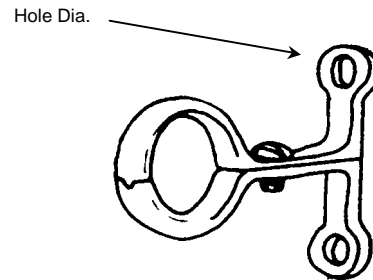

Screw To Wall (Malleable Iron)

B 057

Nominal Pipe Size		Hole Dia.
Imperial	Metric	
1/2	15	6.5
3/4	20	6.5
1	25	6.5
1 1/4	32	6.5
1 1/2	40	6.5
2	50	6.5
2 1/2	65	6.5

Standard Finish Self Colour Or Galvanized

Screw To Wall (Brass)

B 057

Nominal Pipe Size		Hole Dia.
Imperial	Metric	
1/2	15	5
3/4	22	5
1	28	5
1 1/4	35	5
1 1/2	42	5
2	54	5

Standard Finish Brass

Pressed Clip (Brass)

B 058

Nominal Pipe Size		Hole Dia.
Imperial	Metric	
1/2	15	5
3/4	22	5
1	28	5
1 1/4	35	5